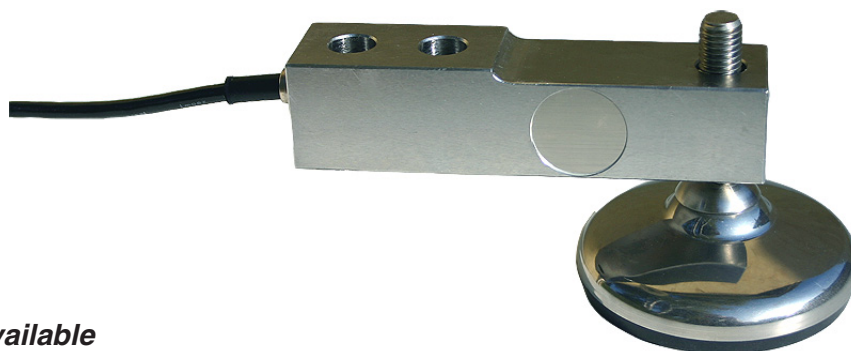

TYPE: 9212-D3 beams from 500kg to 2.0t

NORDIC TRANSDUCER

9212 is an environmentally sealed shear beam load cell which is excellent for use in floor scales, u-pallet scales, batching plants and other in/outdoor weighing applications.

Environmental protection are provided by special waterproof potting and metal covers for mechanical protection of gauge area.

9212 is made of tool steel nickel plated construction.

Matched outputs are made on all cells within an accuracy of 0.01mV.

9212-D3-500kg - 2t made as shear beam cells

9212-D3 beams supplied in capacity from 500kg to 2.0t.

all as 1000 Ohm 2mV/V

Also special silo mounts are available for this type of cell up to 2.0t capacity.

LOW COST !

TYPE: 9212-D3 beams from 500kg to 2.0t

NORDIC TRANSDUCER

Dimensions mm

TOP View

Type H80 stainless steel foot
Ø80mm max. 1000kg
Ø100mm max. 1500kg
Or type A 80 fibreglass
reinforced polyamide foot for
max. 650kg