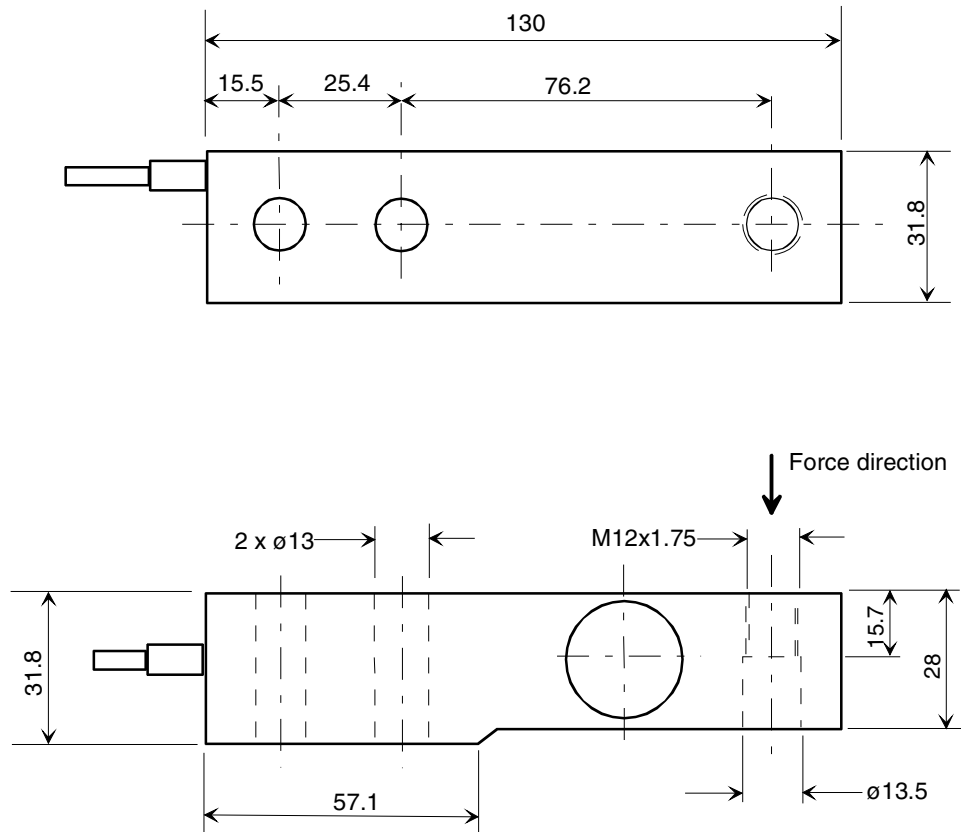

Environmental protection are provided by special waterproof potting and metal covers for mechanical protection of gauge area.

9212 is made of tool steel nickel plated construction.

Matched outputs are made on all cells within an accuracy of 0.01mV.

9212-D3 SPECIFICATIONS

NOMINAL LOAD	500kg, 1.0t, 2.0t	a) minimum load	0%
MINIMUM RANGE	20%	b) service load	100%
COMBINED ERROR	< +/- 0.04%	c) max. permissible load	150%
NON REPEATABILITY	< +/- 0.01%	d) breaking load	>300%
ZERO DRIFT 30 MIN	< +/- 0.03%	e) max. side load	100%
TEMPERATURE EFFECT 10°C		DISPLACEMENT N. LOAD	0.4-mm
on zero	< +/- 0.03 %		
on span	< +/- 0.02 %	NOMINAL TEMP. RANGE	- 10/+40 °C
NOMINAL SENSITIVITY +/-0.01	2mV/Volt	SERVICE TEMP. RANGE	-20/+60 °C
INPUT RESISTANCE	1000 +/-10 Ohm	PROTECTION CLASS	IP64
OUTPUT RESISTANCE	1000 +/-10 Ohm	PROTECTION	Potted & metal shield
ZERO BALANCE	1.0%	CELL MATERIAL	Tool steel plated
SUPPLY VOLTAGE	10V - 15 Volt	CABLE LENGTH	Ø5.5mm x 5m

All specifications subject to change without notice

A complete test certificate is supplied with each cell, showing 5 point loading non-linearity, hysteresis and repeatability.

Nordic Transducer Als Oddevej 85 DK-9560 Hadsund Danmark
Ph. +45 98 58 14 44 fax. +45 98 58 18 66 e-mail: ntf@ntf.dk WEB: www.ntf.dk

TYPE: 9212-D3 beams from 500kg to 2.0t

NORDIC TRANSDUCER

Dimensions mm

TOP View

Type H80 stainless steel foot
Ø80mm max. 1000kg
Ø100mm max. 1500kg
Or type A 80 fibreglass
reinforced polyamide foot for
max. 650kg