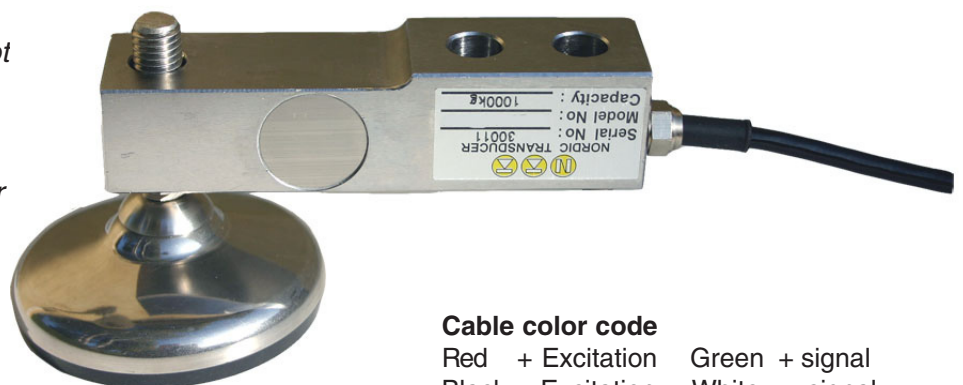

TYPE: 9212-D3 beams from 500kg to 2.0t

NORDIC TRANSDUCER

9212 is an environmentally sealed shear beam load cell which is excellent for use in floor scales, u-pallet scales, batching plants and other in/outdoor weighing applications.

Environmental protection are provided by special waterproof potting and metal covers for mechanical protection of gauge area.

9212 is made of tool steel nickel plated construction.

Matched outputs are made on all cells within an accuracy of 0.01mV.

TYPE: 9212-D3 beams from 500kg to 2.0t

NORDIC TRANSDUCER

Dimensions mm

TOP View

Type H80 stainless steel foot
Ø80mm max. 1000kg
Ø100mm max. 1500kg
Or type A 80 fibreglass
reinforced polyamide foot for
max. 650kg

Cable color code

Red + Excitation Green + signal
Black - Excitation White - signal

High quality and Price interesting
Indicators for 9212 load cell is also a
major part of our supply.